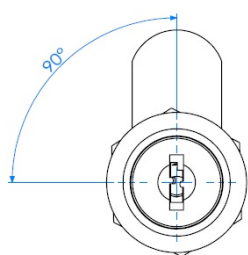

PRODUCT SHEET

Description:

Cam Lock M1930, 90DG, Str. Cam A04, CPL, CK SISO, #J11

Item number:

14.04.499-0

Units	Box	Carton	HS Code	Barcode
Pcs.	24	240	8301300000	 5704866042062

L1=16mm
L2=20mm
L3=25mm
L4=30mm