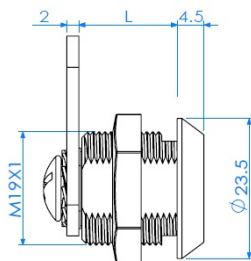

PRODUCT SHEET

Description:

Cam Lock M1930, 90DG, Str. Cam A04, CPL, CK SISO, #J11

Item number:

14.04.499-0

Units	Box	Carton	HS Code	Barcode
Pcs.	24	240	8301300000	 5704866042062

L1=16mm
L2=20mm
L3=25mm
L4=30mm