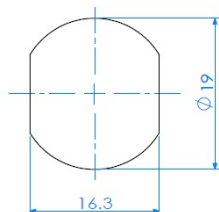

PRODUCT SHEET

Description:

Cam Lock M1930, 90DG, Str. Cam A04, CPL, CK SISO, #J11

Item number:

14.04.499-0

Units	Box	Carton	HS Code	Barcode
Pcs.	24	240	8301300000	 5704866042062

L1=16mm
L2=20mm
L3=25mm
L4=30mm