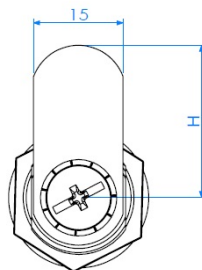

PRODUCT SHEET

Description:

Cam Lock M1930, 90DG, Str. Cam A04, CPL, CK SISO, #J11

Item number:

14.04.499-0

Units	Box	Carton	HS Code	Barcode
Pcs.	24	240	8301300000	 5704866042062

L1=16mm
L2=20mm
L3=25mm
L4=30mm